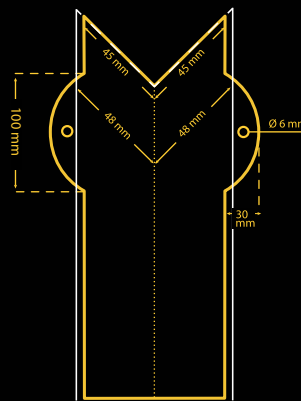

### CORNER PROTECTION

Thickness of material 13mm

- external protective profile
- metal edging