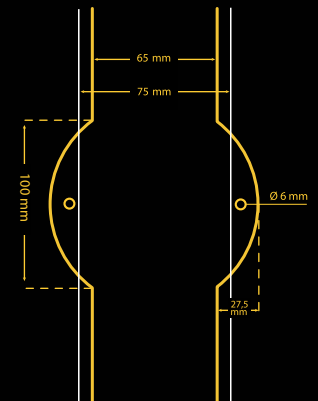

SURFACE PROTECTION

Thickness of material 21mm

- external protective profile
- metal rails

เหมาะสำหรับอาคารจอดรถ
ป้องกันเสาและตัวถังรถยนต์

รหัสสินค้า Code No.	สำหรับการติดตั้ง Installation	สี Color	ราคาต่อเมตร / บาท* Unit Price in Meter / Baht
PSE-15717	เขี้ยวมุม - Corner	Yellow / Black	4,800.00
PSE-16717		Fluo / Black	5,000.00
PS-15718	ผนัง - Surface	Yellow / Black	4,800.00
PS-16717		Fluo / Black	5,000.00

*ราคานี้ เป็นแบบสีมาตรฐาน สำหรับสีพิเศษ ติดต่อตัวแทนจำหน่าย

หาซื้อได้ตามร้านค้าทั่วไป
หรือติดต่อตัวแทนจำหน่าย