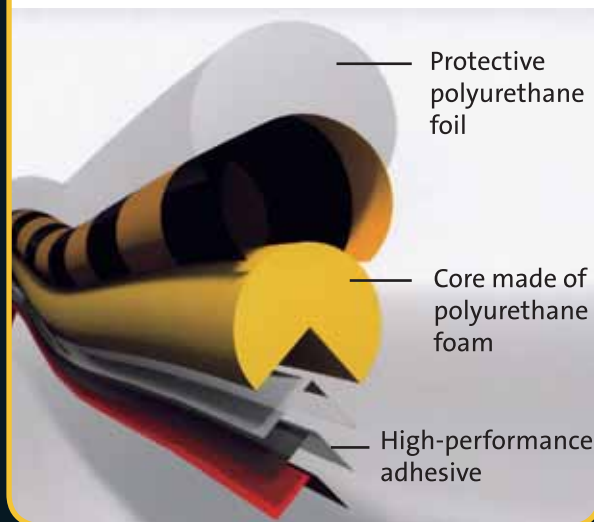

SPECIAL MANUFACTURING TECHNIQUE

The special, patent manufacturing technique makes the warning and protective bumper guards particularly flexible so that they absorb the forces of impact and also allow for easy attachment to curved objects. Another advantage is that the surfaces of the profiles are protected against losing their colour due to abrasion even under rough conditions.

The secret is in the design of the profile body: In the middle of the profile is a core made of polyurethane foam. This is sheathed in polyurethane foil, which is fixed in place by foaming during production.

The key is in the application of the colours. By using so-called reverse printing on the inward-facing side of the foil, the foil itself protects the paint so that the warning colours remain in place even if heavy abrasion takes place.

A light- and ageing-resistant, high-performance adhesive is applied to the inside or the back of the profiles.

อุปกรณ์ป้องกันอุบัติเหตุ

ที่อาจเกิดขึ้นระหว่างการทำงาน
ช่วยลดความเสียหายในชีวิตและทรัพย์สิน
อุปกรณ์ป้องกันการกระแทกนี้
ผลิตขึ้นด้วยวัสดุคุณภาพแข็งแรง ทนทาน
อายุการใช้งานนานปี

รับประกันคุณภาพ 5 ปี*

หนึ่งในสินค้าคุณภาพจากเยอรมัน
Made in Germany

มีแผ่นเคลือบพิเศษ

ป้องกันไม่ให้สีหลุดลอก
จากการใช้งานเป็นเวลานาน

*ตามข้อกำหนดจากโรงงานผู้ผลิต

อุบัติเหตุป้องกันได้ถ้าไม่ประมาท ป้องกันไว้ก่อนเกิดปัญหา